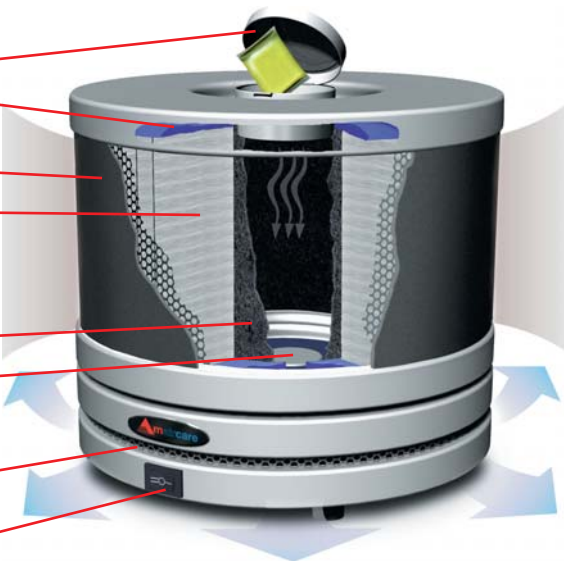

100% AIR SEAL (TOP & BOTTOM)

WASHABLE PREFILTER

HEPA FILTER

- 99.97% EFFICIENT @ 0.3 MICRONS
- 19 SQ. FT
- LASTS UP TO 5 YEARS

V.O.C. FILTER

POWERFUL, EFFICIENT MOTOR/FAN

- CONSUMES ONLY 4.5 WATTS
- C.S.A. AND N.T.R.L.(U.L.) APPROVED

CLEAN AIR OUTFLOW (360° OUTFLOW)

2-SPEED CONTROL

Amaircare products available at: