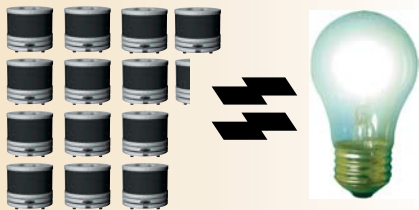

Stage 3: V.O.C. filter (Volatile Organic Compounds)

Removes hazardous V.O.C.s that may off-gas from things made with chemicals such as cleaners, paints, carpets, and furniture.

Up to 5 Year Filter Life

HEPA filter lasts up to 5 years and needs no maintenance.

Low Electrical Costs

It would take 13 1/3 Roomaids to use the same amount of electricity as one regular 60 Watt light bulb.

Reusable Prefilter

Washable foam prefilter can be used over and over.

Available Options